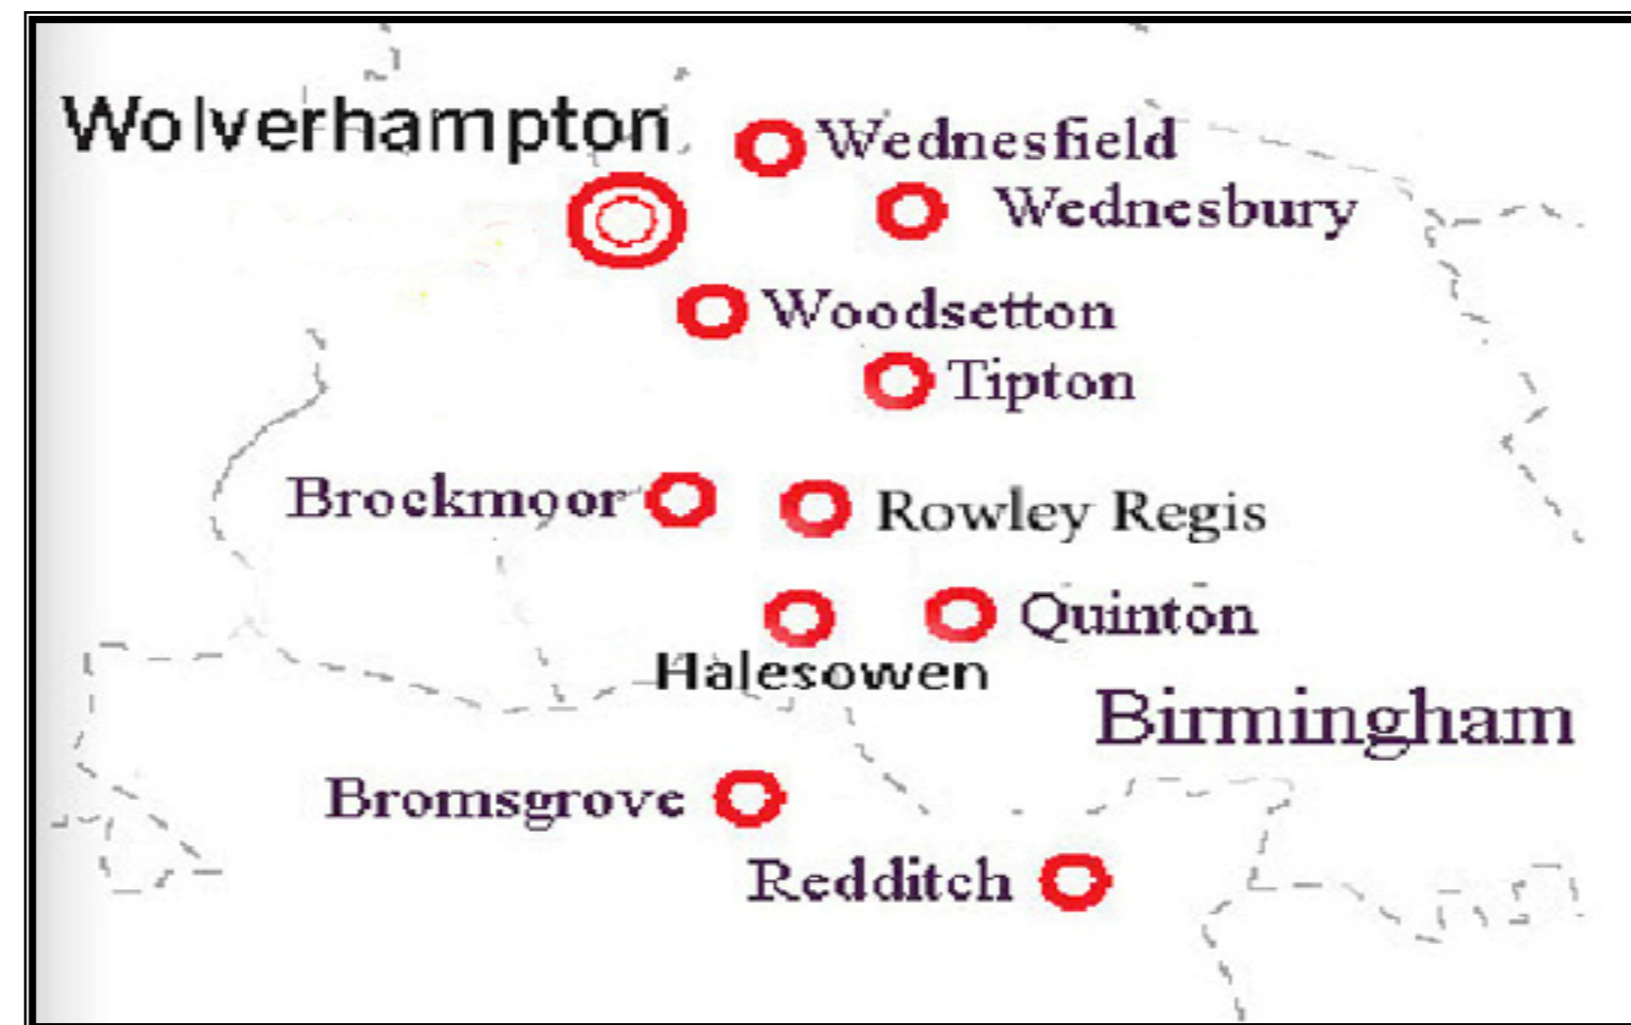

Quinton
Quinborne Community Centre
Ridgacre Road, Quinton, B32 2TW

Monday 6.00 - 7.00pm Little Dragons & Young Samurai's
7.30 - 9.00pm Young Samurai's & Adults

Wolverhampton - FROM 4th MAR 2012
Woodfield Social & Sports Club
Woodfield Avenue, Penn, WV4 4AD

Sunday 10.00 - 11.15am Little Dragons & Young Samurai's
11.30 - 12.45pm Young Samurai's & Adults

Wolverhampton
Colton Hills School
Jeremy Road, Goldthorn Park
In the Dance Studio, WV4 5DG

Wednesday 6.15 - 7.15pm Little Dragons & Young Samurai's
7.30 - 9.00pm Young Samurai's & Adults

Wolverhampton
Wolverhampton Grammar School
Compton Road, Wolverhampton, WV3 9RB

Friday 6.15 - 7.15pm Little Dragons & Young Samurai's
7.30 - 9.00pm Young Samurai's & Adults

Halesowen
Manor Way Primary School
Brier Mill Road, Halesowen, B63 3HA

Friday 5.45 - 6.45pm Little Dragons & Young Samurai's
7.00 - 8.30pm All Grades / All Ages

Bromsgrove
The Padstone Centre
Recreation Road, Bromsgrove, B61 8DT

Thursday 6.15 - 7.15pm Little Dragons & Young Samurai's
7.30 - 9.00pm Young Samurai's & Adults

Redditch
St Stephens C of E First School
Mabey Avenue, Redditch, B98 8HW

Wednesday 6.15 - 7.15pm Little Dragons & Young Samurai's
7.30 - 9.00pm Young Samurai's & Adults